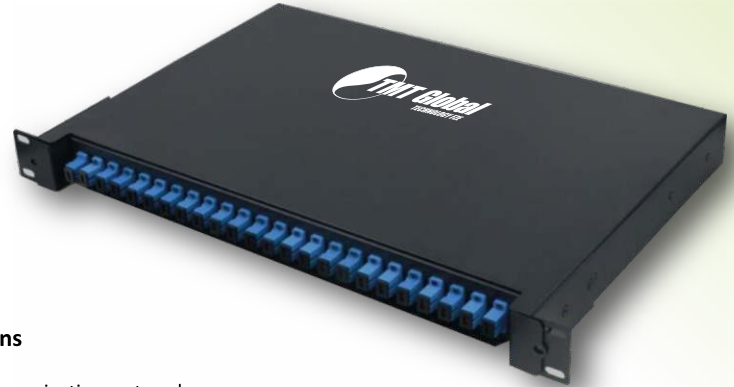

FIBER PATCH PANEL SC/UPC SIMPLEX ADAPTER

TMT GLOBAL 19" Rack Mounted Optical Fiber Patch Panels 12,24 Port SM,DX Adapters

Features

- Sliding patch panel for easy rework and maintenance
- Front Panel equipped with SC,LC,FC, Adaptors
- Connection Point to fix Fiber Cassette
- cold rolled steel Constructional Structure
- Fixed Splice tray

Applications

- Telecommunication networks
- FTTH
- LAN, WAN, CATV networks
- Active device termination
- CCTV
- IPTV

Specification	
ELEMENT	12/24 Port
Mounting Type	Rack
Rack Type	Slide
U Size	1U (44 mm)
Width	483mm
Depth	230mm
Weight	2.4kgs fully
Packaged Dimensions	483mm W X 44mm H x 230mm D
IP Rating	P20
Adapter Options	SC /LC /FC
Number of ports	24
Cable Entry 20mm	2
Mounting adjustment range	50mm
Material	Cold Rolled Steel
Material thickness	1.2mm
Material coating	Powder coating
Color	Black/white
Operating Temperature	-40°c to + 50°c
Compliant to	RoHS, Reach / SVHC
Designed in accordance	TIA/EIA 568.C, ISO/IEC 11801, EN 50173,IEC 60304, IEC 61754, EN 297-1

Model No	Product ID	Ordering Information
TMT-3321	TMT-242SUSL	24 PORT SLIDING TYPE FIBER PATCH PANEL WITH SC/UPC SIMPLEX ADAPTER